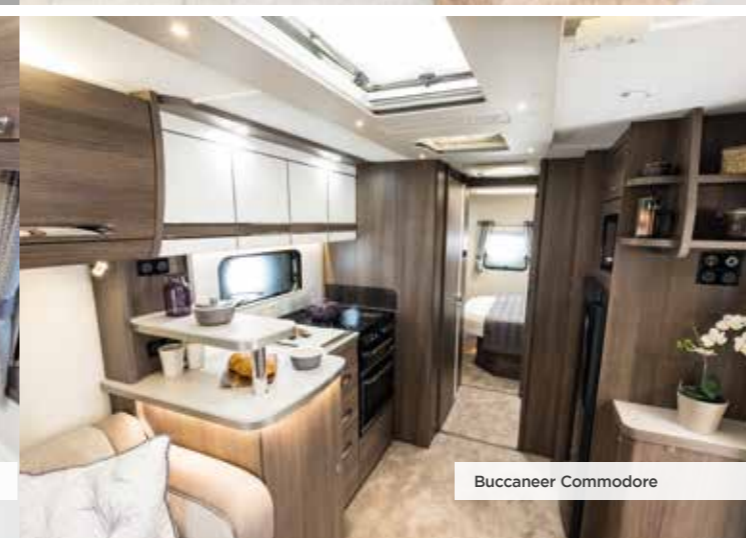

Buccaneer Commodore