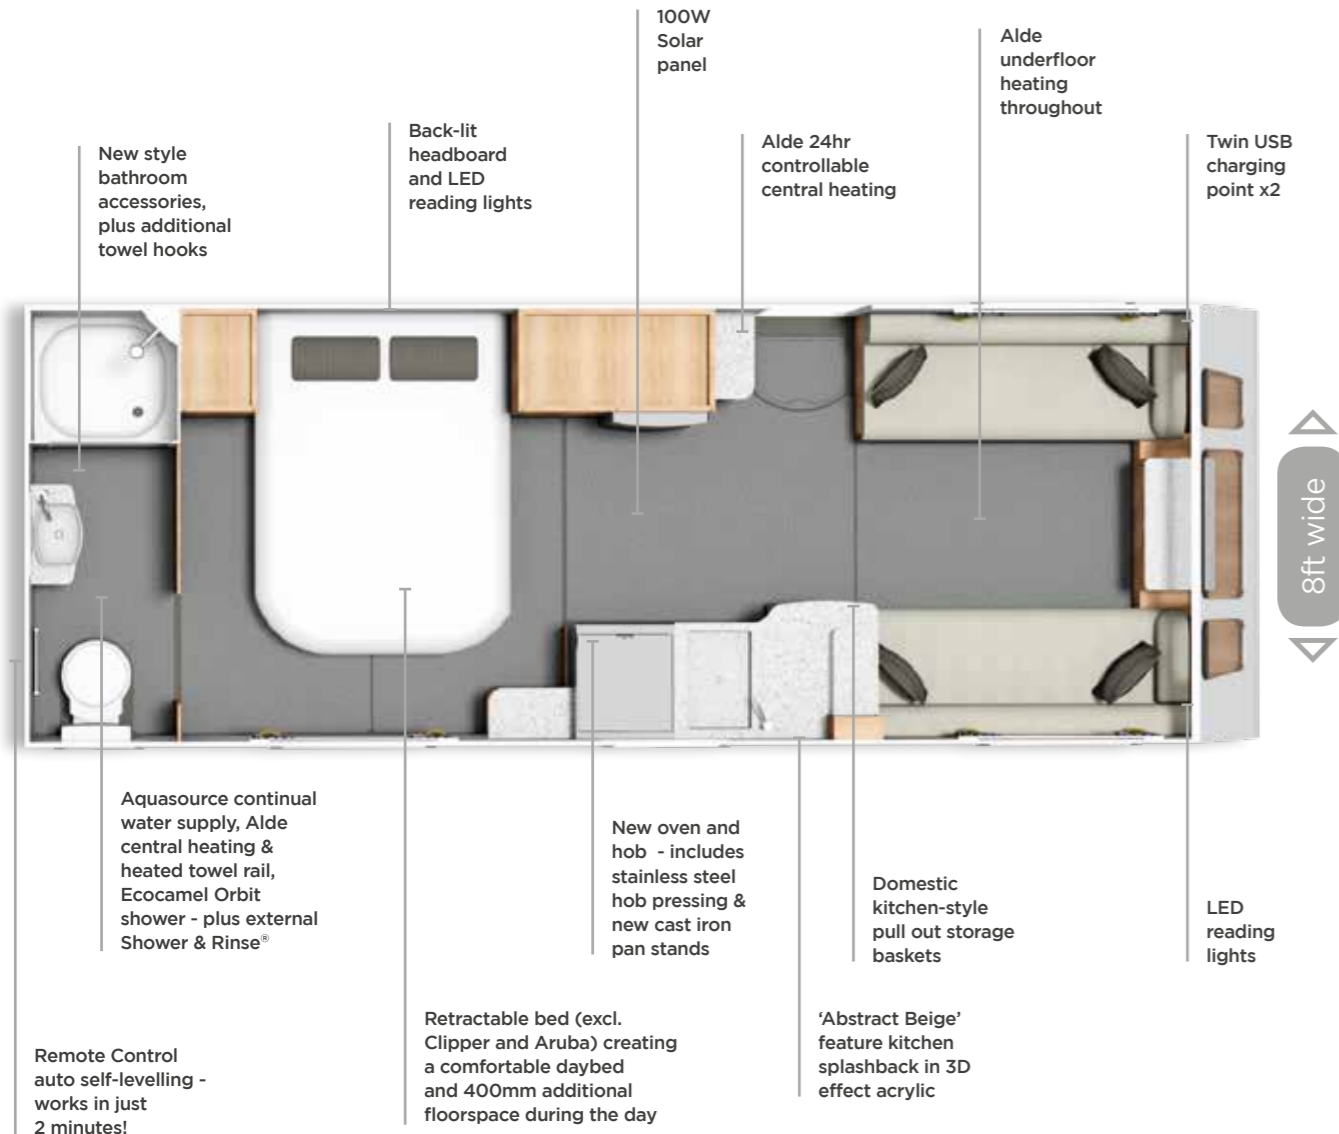

DESIGN FEATURES