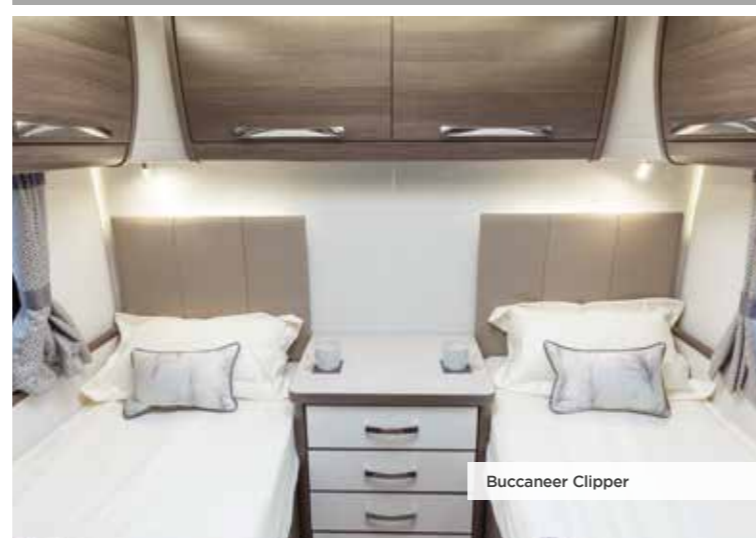

Whilst the flagship Buccaneer is built on 50 years of expert craftsmanship, it is a thoroughly modern caravan with unique and cutting-edge technology.

The multi-award-winning Buccaneer goes from strength-to-strength - this is the epitome of the great British grand tourer!

Buccaneer Clipper